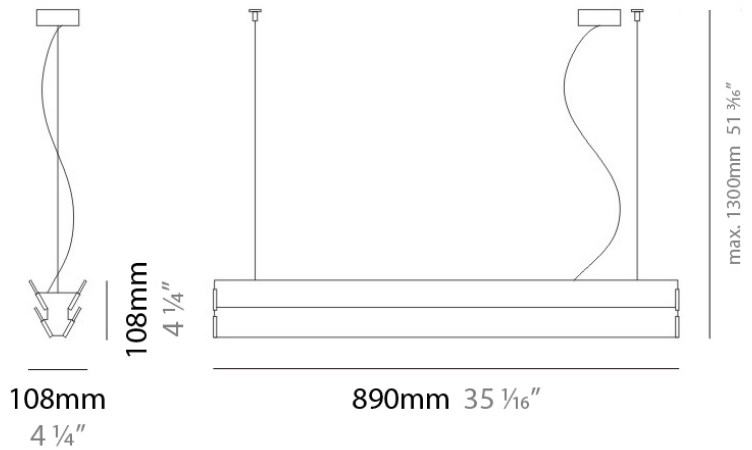

DUPLEX SUSPENSION

D21025

PROJECT	
TYPE	
NOTES	
QUANTITY	
DATE	

GENERAL

Series: Duplex
Division: Design
Mounting Type: Suspension
Mounting Location: Ceiling
Subcategory: Ambient

PHYSICAL

Shape: Abstract
Length (mm): 930
Length (in): 36 ⁵/₈
Width (mm): 100
Width (in): 3 ¹⁵/₁₆
Max. Overall Height (mm): 1300
Max. Overall Height (in): 51 ³/₁₆
Light Distribution: Direct / Indirect
Weight (kg): 3.6
Weight (lbs): 8
Diffuser: White Glass
Fixture Finish: Light Gray
Fixture Material: Glass / Aluminum

ELECTRICAL

Number of Lamps: 2
Lamp Type: T5 Fluorescent
Bulb Included: Bulb Not Included
Total Output Wattage (W): 78
Max. Wattage Per Lamp (W): 39
Lamp Base: G5
Dimming: Non-Dimmable
Driver Included: Yes
Input Voltage (V): 120
Lamp Voltage (V): 120

LED

OPTICAL

RATINGS AND CERTIFICATIONS

Certified By: CSA Certified to UL and CSA Standards
IP rating: IP20