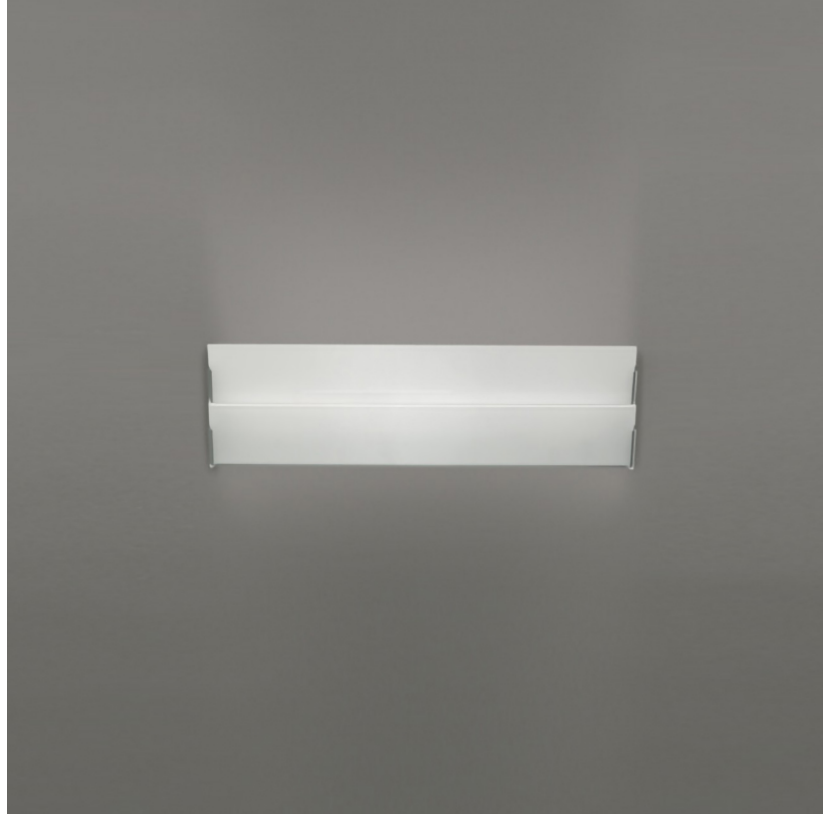

DUPLEX SURFACE

D23048

PROJECT
TYPE
NOTES
QUANTITY
DATE

GENERAL

Series: Duplex
Division: Design
Mounting Type: Surface
Mounting Location: Wall
Subcategory: Ambient

PHYSICAL

Shape: Rectangle
Length (mm): 310
Length (in): 12 ³/₁₆
Height (mm): 115
Height (in): 4 ¹/₂
Extension (mm): 100
Extension (in): 3 ¹⁵/₁₆
Light Distribution: Indirect
Weight (kg): 2.04
Weight (lbs): 4.5
Diffuser: White Glass
Fixture Finish: Light Gray
Fixture Material: Glass / Aluminum

ELECTRICAL

Number of Lamps: 1
Lamp Type: LED Retrofit
Lamp Shape: T3
Bulb Included: Bulb Not Included
Total Output Wattage (W): 150
Max. Wattage Per Lamp (W): 150
Lamp Base: RSC
Dimming: Non-Dimmable
Input Voltage (V): 120

LED

OPTICAL

RATINGS AND CERTIFICATIONS

Certified By: CSA Certified to UL and CSA Standards
IP rating: IP20